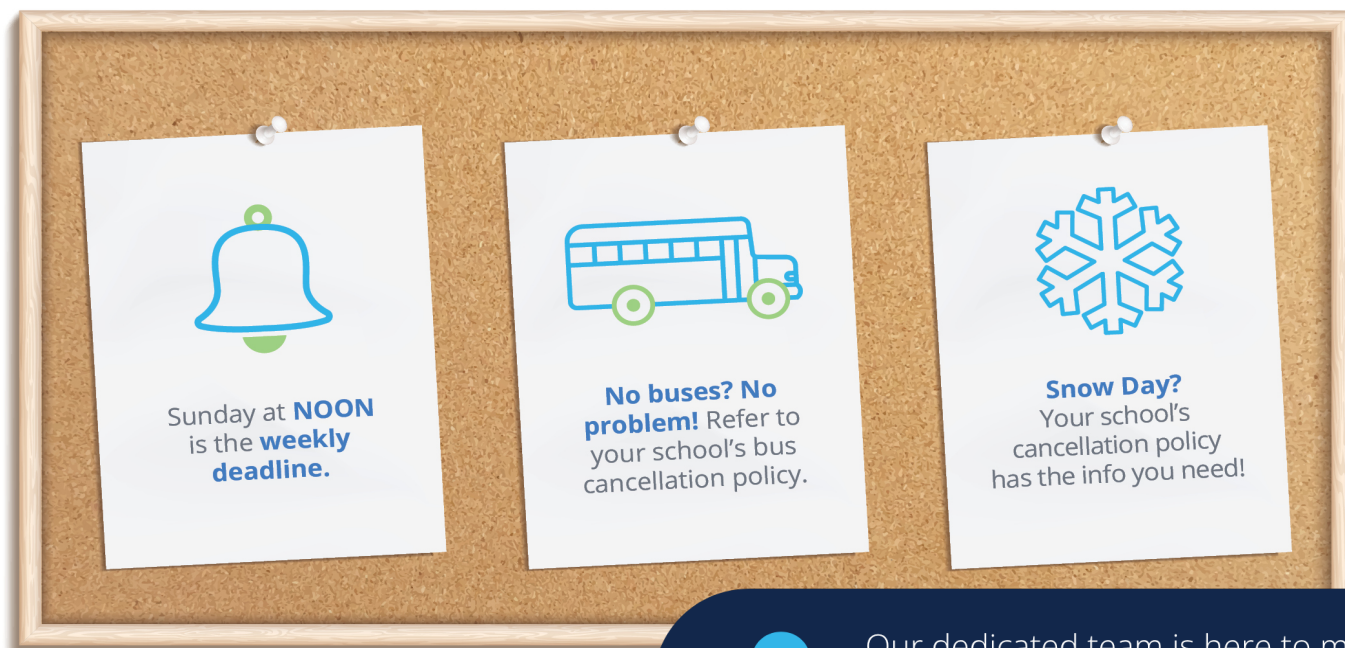

Key Dates

First delivery:
September 24, 2025

First Order Deadline:
September 21, 2025 @ 12 PM

Did you know?

You can **order weekly or pre-schedule** for the full program.

Things to Keep in Mind

Need help ?

Just log in to your Lunchbox account for the latest info.